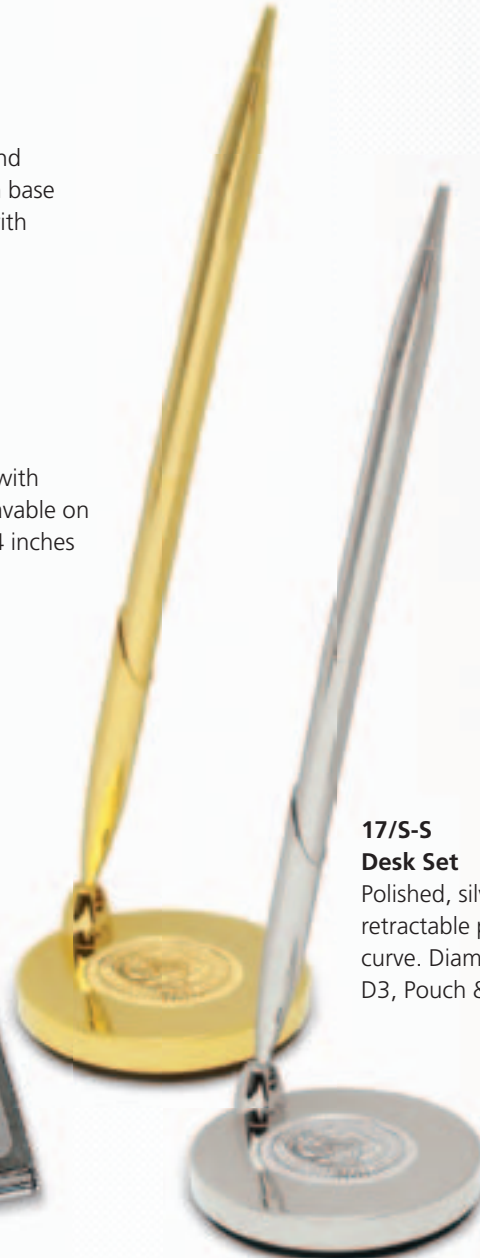

**11N-S**

**Business Card Holder**

Brushed stainless-steel business card case. 3 5/8 x 2 1/8 x 1/4 inches  
D2, Pouch & Gift Box

**17/G-G**

**Desk Set**

Gold-plated desk set with retractable pen. Engravable on curve. Diameter: 2 3/4 inches  
D3, Pouch & Gift Box