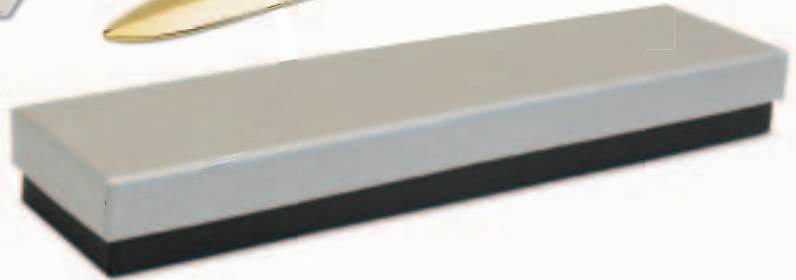

Packaging

Our standard packaging is a silver and black gift box, and with many items an additional silver pouch is included.

Watches and Fashion Jewelry are presented in either a wooden or black presentation box featuring your collegiate logo on the lid.