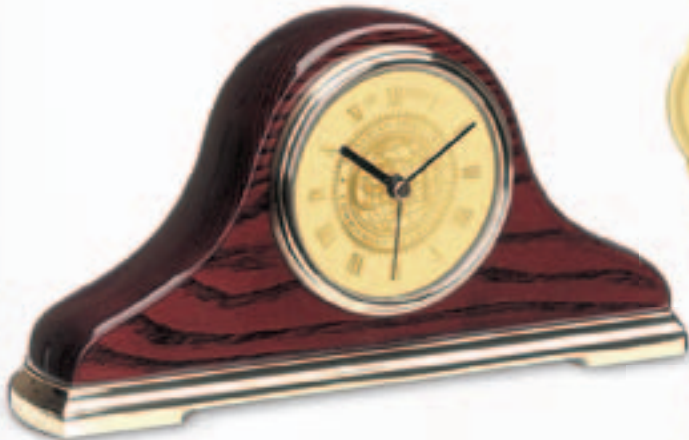

**15J-G
Mantle Clock**

Napoleon III rosewood finish clock with gold-plated base. Engravable with plate. 14 x 6 1/2 x 2 inches
D3, Gift Box

**59A-G
Mantle Clock**

Napoleon II clock in rosewood finish with gold-plated accents. Engravable with plate. 8 1/4 x 4 x 1 1/2 inches
D8, Gift Box