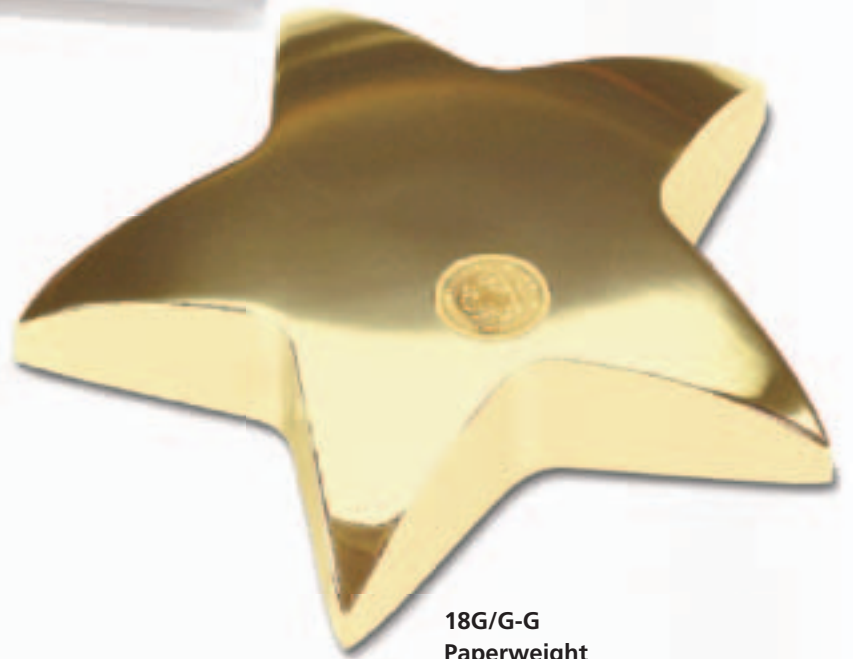

Tie Tack/Lapel Pin

Polished silver tie tack/lapel pin.
D2, Pouch & Gift Box